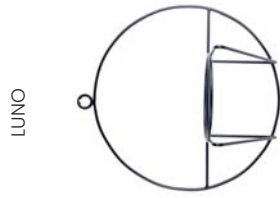

Assembly instructions wall plant hangers

You are the lucky owner of a BUJNIE plant hangers
Here we will show you how to install it in several points.
Instructions for plant hangers:

step 1
put the plant hanger against the
wall

step 2
mark the hole with a pencil

step 3
screw the screw to the wall

step 4
put on a plant hanger