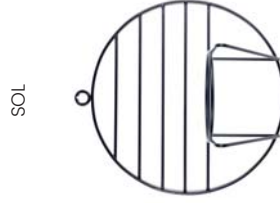

Assembly instructions wall plant hangers

You are the lucky owner of a BUJNIE plant hangers
Here we will show you how to install it in several points.
Instructions for plant hangers:

step 1
put the plant hanger against the
wall

step 2
mark the hole with a pencil

step 3
screw the screw to the wall

step 4
put on a plant hanger