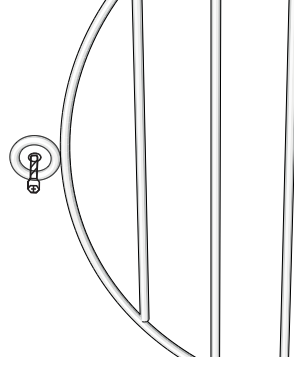

Assembly instructions wall plant hangers

You are the lucky owner of a BUJNIE plant hangers
Here we will show you how to install it in several points.
Instructions for plant hangers:

step 1
put the plant hanger against the
wall

step 2
mark the hole with a pencil

step 3
screw the screw to the wall

step 4
put on a plant hanger