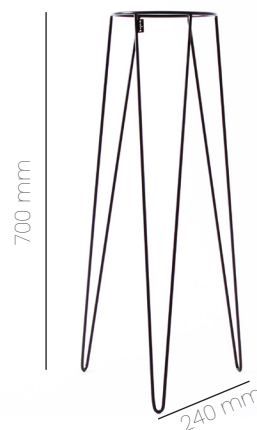

#### MODERN PLANT STAND

project : IZABELA SEREJ

NEO is a classic among plant stands. The clean, ascetic form makes this planter fit perfectly in contemporary interiors and never loses its relevance. You place the cover with the plant inside the planter. The stable and lightweight construction of NEO makes it easy to move around your home or office.

#### Details:

- product made of steel
- ability to choose any color from the RAL palette
- it is possible to customize the planters to the given dimensions
- possibility of preparation for external use
- delivery time 1-2 weeks
- powder coated
- planter ideal for pots and pot covers 16 cm
- put the cover inside the circle
- design: Izabela Serej
- if you have any questions, please write to [kontakt@bujnie.pl](mailto:kontakt@bujnie.pl)

#### Dimensions :

- Maximum load: 6 kg
- Height: 700mm
- Circle diameter: 180 mm
- Leg spacing: 240mm

2D and 3D files can be downloaded from the website: [www.bujnie.pl](http://www.bujnie.pl)