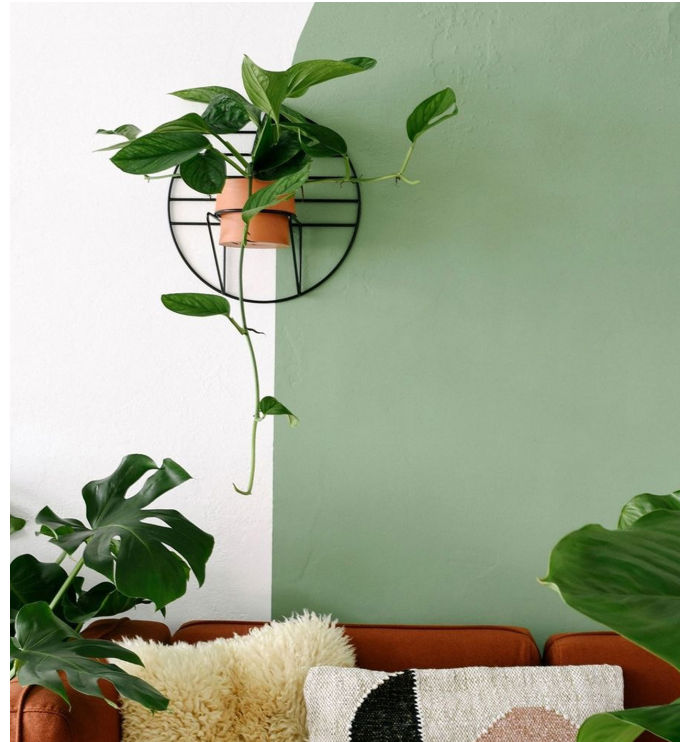

SOL PLANT HANGER

COSMO COLLECTION

MODERN WALL PLANT HANGER

project : IZABELA SEREJ

SOL is a wall plant hanger, with a shape reminiscent of a sunset. It helps to better organize home greenery, while creating a modern graphic accent in any interior. With the SOL wall plant hanger, you can free your windowsills and floors from plants. It's time to display them on the walls!

Details:

- product made of steel
- ability to choose any color from the RAL palette
- it is possible to customize the planters to the given dimensions
- possibility of preparation for external use
- delivery time 1-2 weeks
- powder coated
- planter ideal for pots and pot covers 16 cm
- put the cover inside the circle
- design: Izabela Serej
- if you have any questions, please write to kontakt@bujnie.pl

Dimensions:

- Maximum load: 7 kg
- Circle diameter: 400 mm
- Diameter of the circle under the cover: 155 mm
- Depth 190mm

2D and 3D files can be downloaded from the website: www.bujnie.pl